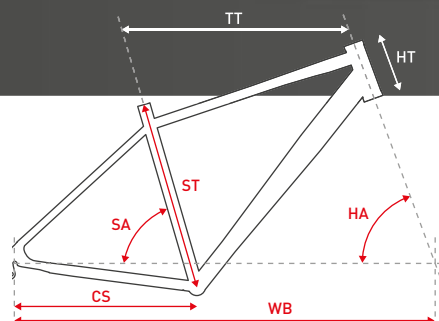

ALUMINIUM PERFORMANCE

POWDER COATED

RHS SYSTEM

FULL MUDGUARDS

HI-STRENGTH CARRY RACK

MEN: BLACK GLOSSY

TRANS ATLANTIC

TREKKING

SPECIFICATION

FRAME	Aluminium Performance
FORK	SR Suntour M3010 (travel 63mm)
REAR SHOCK	-
GEARS	21
FRONT DERAILLEUR	Shimano Tourney TZ31
REAR DERAILLEUR	Shimano Altus M310
FRONT BRAKE	KROSS V-brake
REAR BRAKE	KROSS V-brake
BRAKE LEVERS	Shimano Tourney ST-EF51-A
SHIFTERS	Shimano Tourney ST-EF51-A, 7 speed
CRANKSET	Cyclone 48/38/28
BOTTOM BRACKET	Feimin
CHAIN	YBN
CASSETTE/FREEWHEEL	Shimano Tourney TZ21 14-28T
FRONT HUB	Alloy 32H
REAR HUB	Alloy 32H
RIMS	KROSS (alloy, double wall)
TIRES	Rubena V84 Gripper 28"x1,6"
HANDLEBAR	KROSS (steel, rise, 25,4mm)
STEM	KROSS (alloy, adjustable, 25,4mm)
SEATPOST	KROSS (alloy, 27,2mm)
HEADSET	Feimin H815
SADDLE	Selle Royal Freeway
GRIPS	Herrmans Primergo
PEDALS	Alloy/Nylon
ADDITIONAL	lights, dynamo, carrier, fenders, kickstand

GEOMETRY

WM WL M L XL

FRAME SIZE	(°)	17	19	19	21	23
ST SEAT TUBE LENGHT	(mm)	431	482	482	533	583
TT TOP TUBE LENGHT	(mm)	560	570	570	584	600
HT HEAD TUBE LENGHT	(mm)	140	140	140	140	160
SA SEAT TUBE ANGLE	(°)	74	74	74	73	73
HA HEAD TUBE ANGLE	(°)	70	70	70	70	70
CS CHAINSTAY LENGHT	(mm)	460	460	460	460	460
WB WHEEL BASE	(mm)	1084	1094	1094	1097	1113